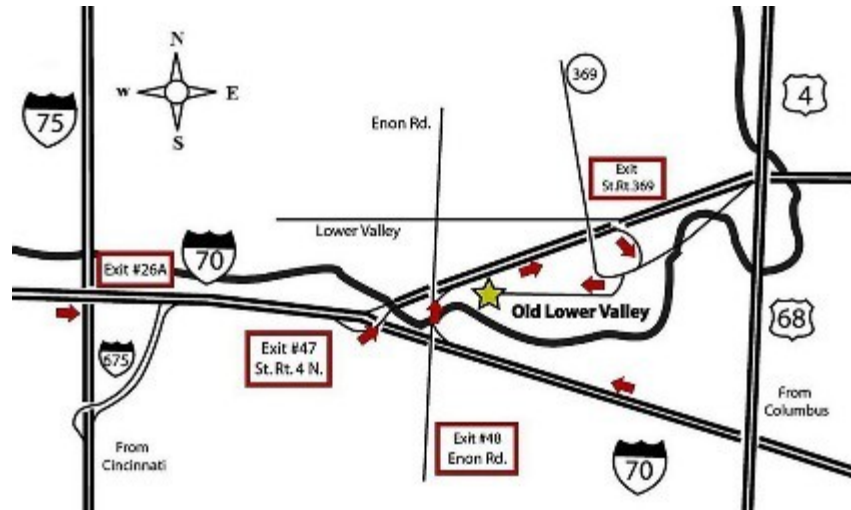

Map and Directions to Aaron's Mad River Canoe Livery

**AARON'S IS LOCATED JUST WEST OF SPRINGFIELD, OHIO ON US Rt. 4
JUST NORTH OF INTERSTATE 70.**

FROM CINCINNATI:

I-75 North to I-675 North to I-70 East(exit #26A). Take I-70 East to SR 4 North(Exit #47) To SR 369 Exit. Turn Right at Stop Sign. Then Immediately Turn Left on Old Lower Valley Pike.